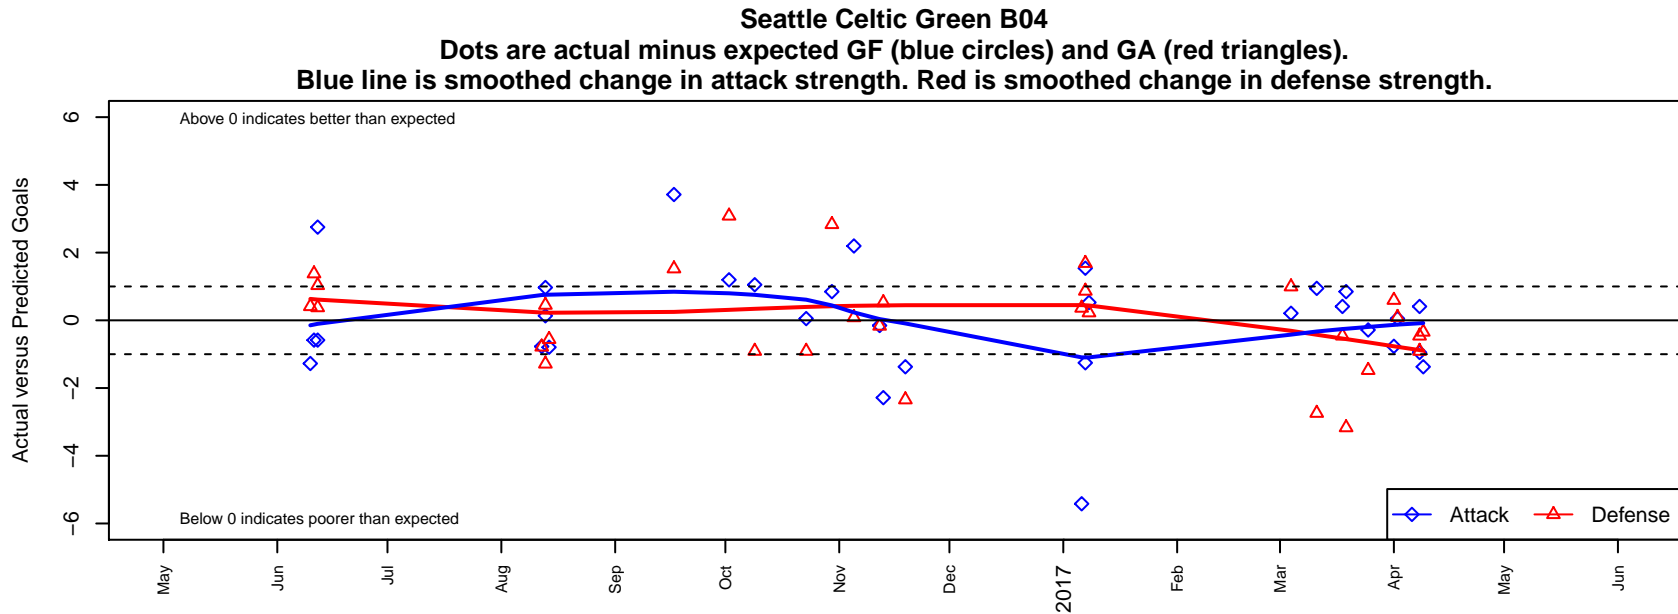

Seattle Celtic Green B04

Seattle Celtic
 Seattle, WA
 B04 total strength=972
 attack=2.88 defense=1.14
 fall league = PSPL WSPL 1 U13
 spr league = Spr PSPL SuperLeague West U13

alt names used:
 Seattle Celtic B04 Green
 SEATTLE CELTIC B04 GREEN (WA)
 Seattle Celtic B04 Green
 Seattle Celtic B04 Green
 Seattle Celtic B04 Green
 SEATTLE CELTIC B04 GREEN (WA)

**attack and defense variance (black dot)
relative to other teams
and top 10 in region**

**attack and defense rating
relative to others at age
and all opponents in last 13 months**

Performance relative to 13 month average