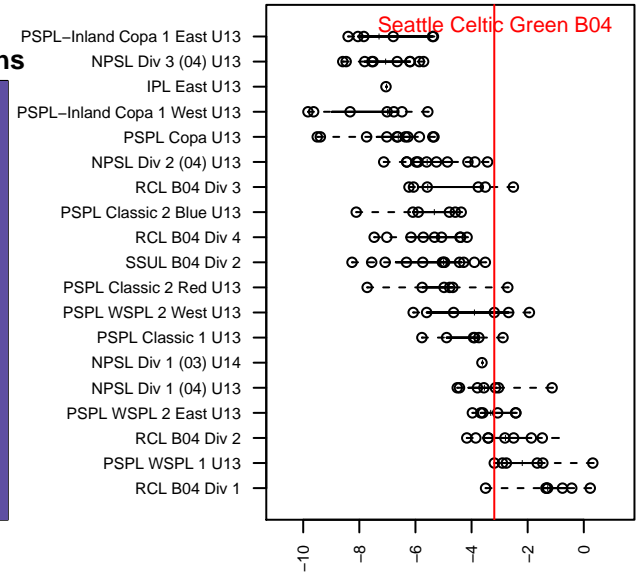

Seattle Celtic Green B04

Seattle Celtic
 Seattle, WA
 B04 total strength=972
 attack=2.88 defense=1.14
 fall league = PSPL WSPL 1 U13
 spr league = Spr PSPL SuperLeague West U13

alt names used:
 Seattle Celtic B04 Green
 SEATTLE CELTIC B04 GREEN (WA)
 Seattle Celtic B04 Green
 Seattle Celtic B04 Green
 Seattle Celtic B04 Green
 SEATTLE CELTIC B04 GREEN (WA)

**attack and defense variance (black dot)
relative to other teams
and top 10 in region**

**attack and defense rating
relative to others at age
and all opponents in last 13 months**

Performance relative to 13 month average